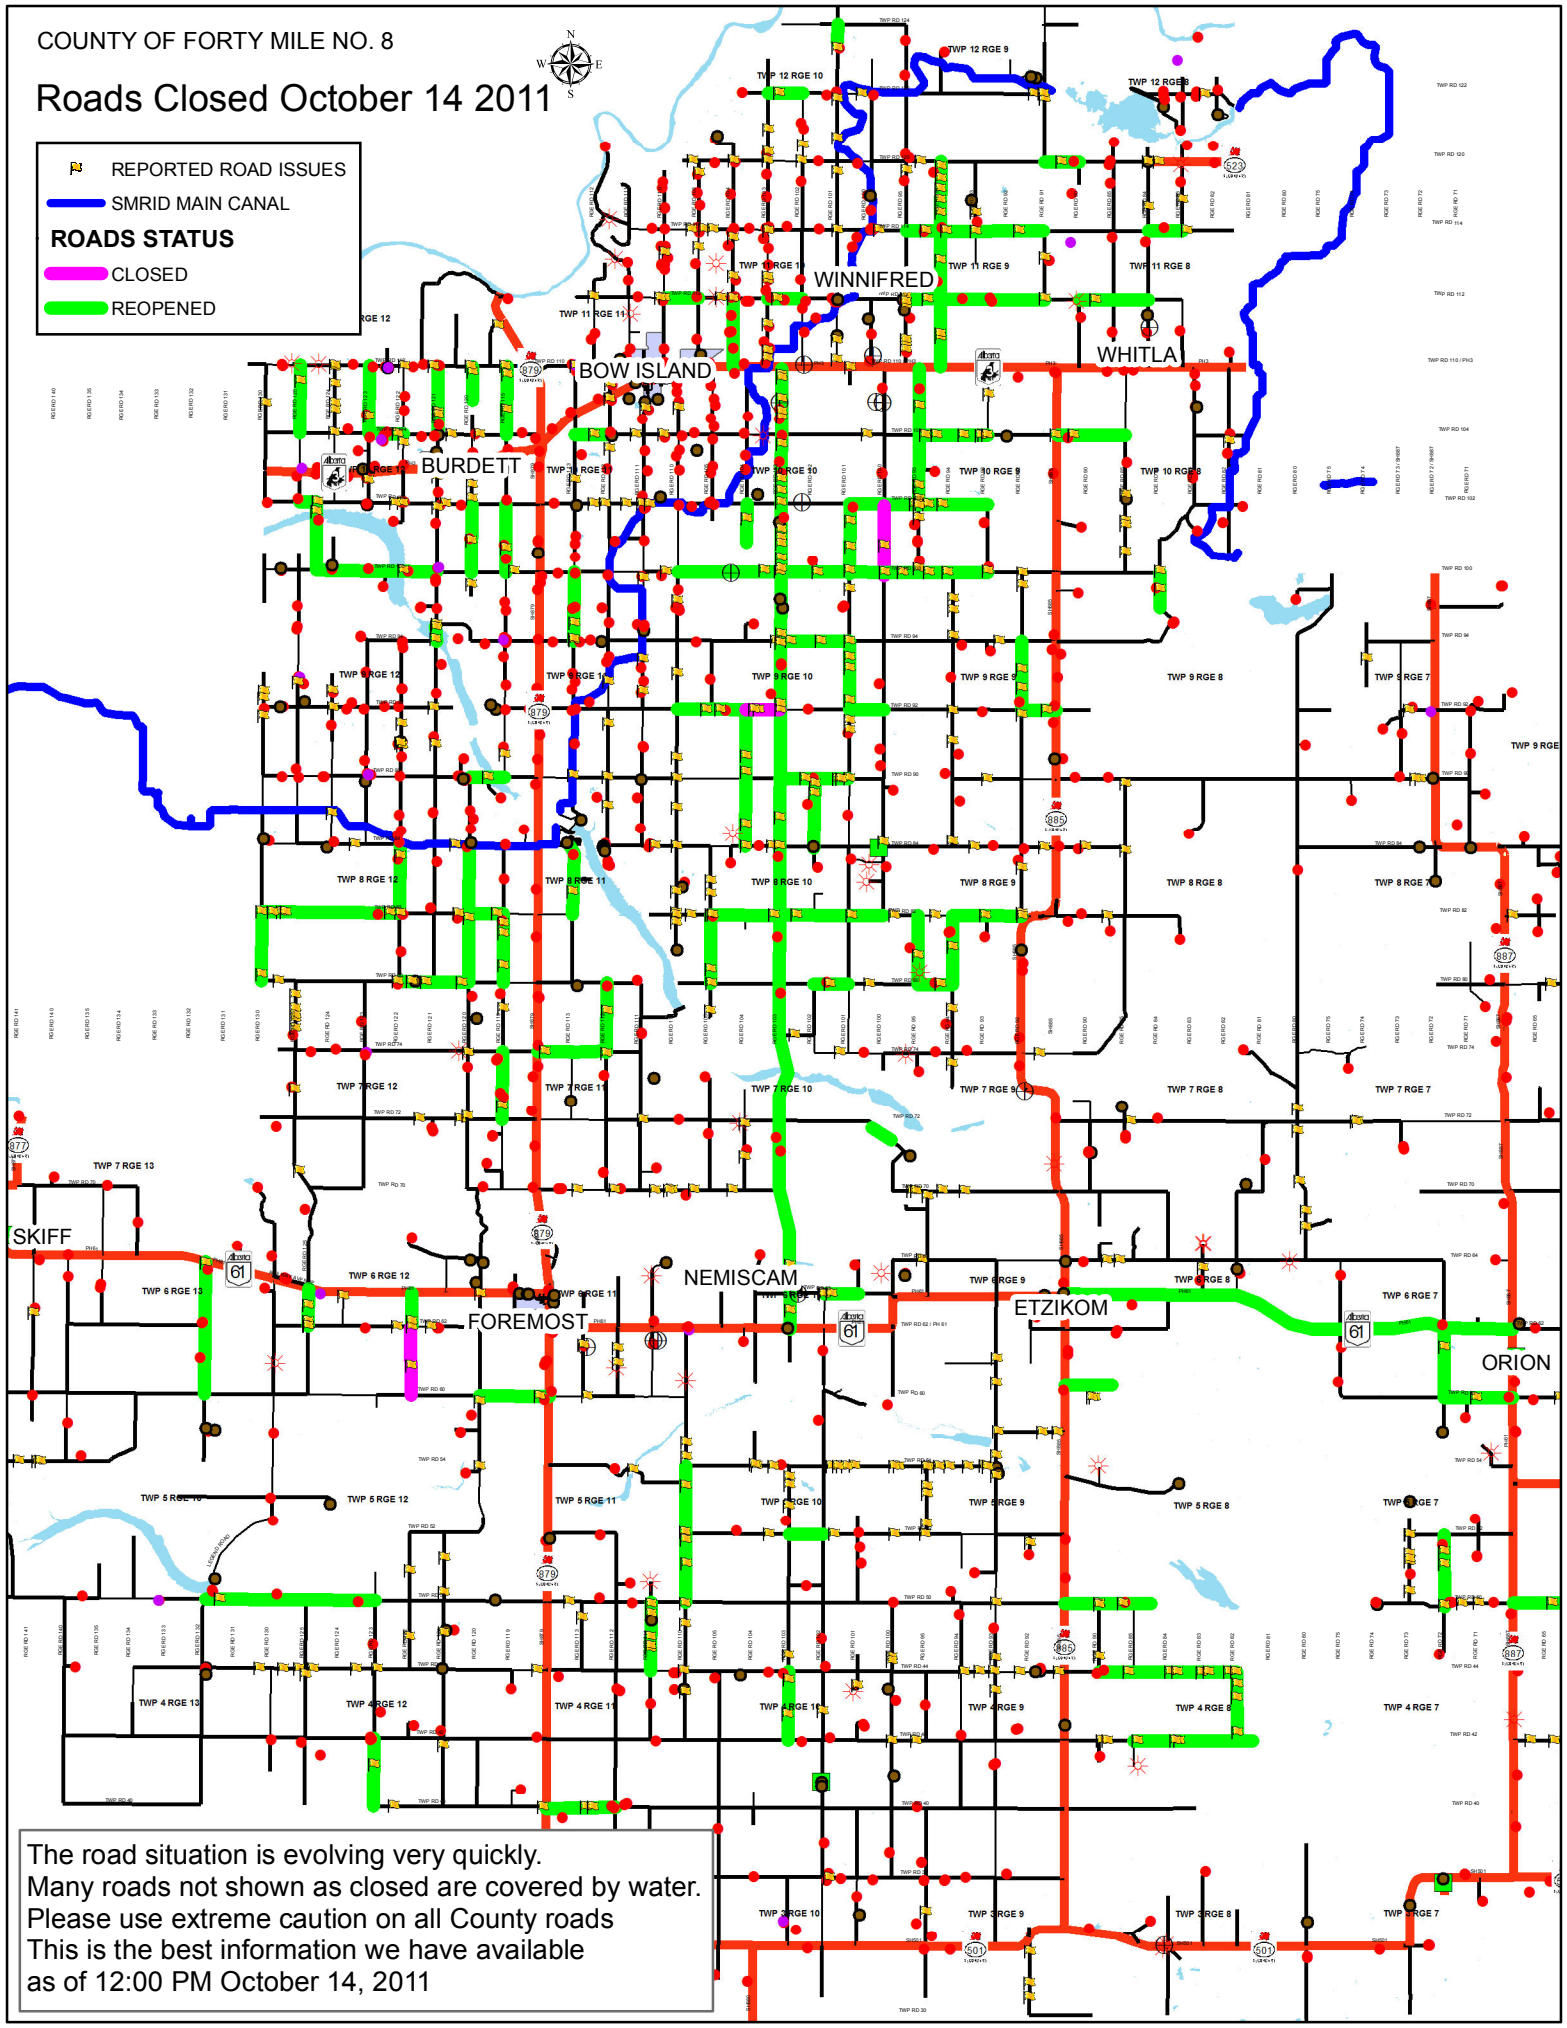

Roads Closed October 14 2011

REPORTED ROAD ISSUES

SMRID MAIN CANAL

ROADS STATUS

CLOSED

REOPENED

The road situation is evolving very quickly. Many roads not shown as closed are covered by water. Please use extreme caution on all County roads. This is the best information we have available as of 12:00 PM October 14, 2011